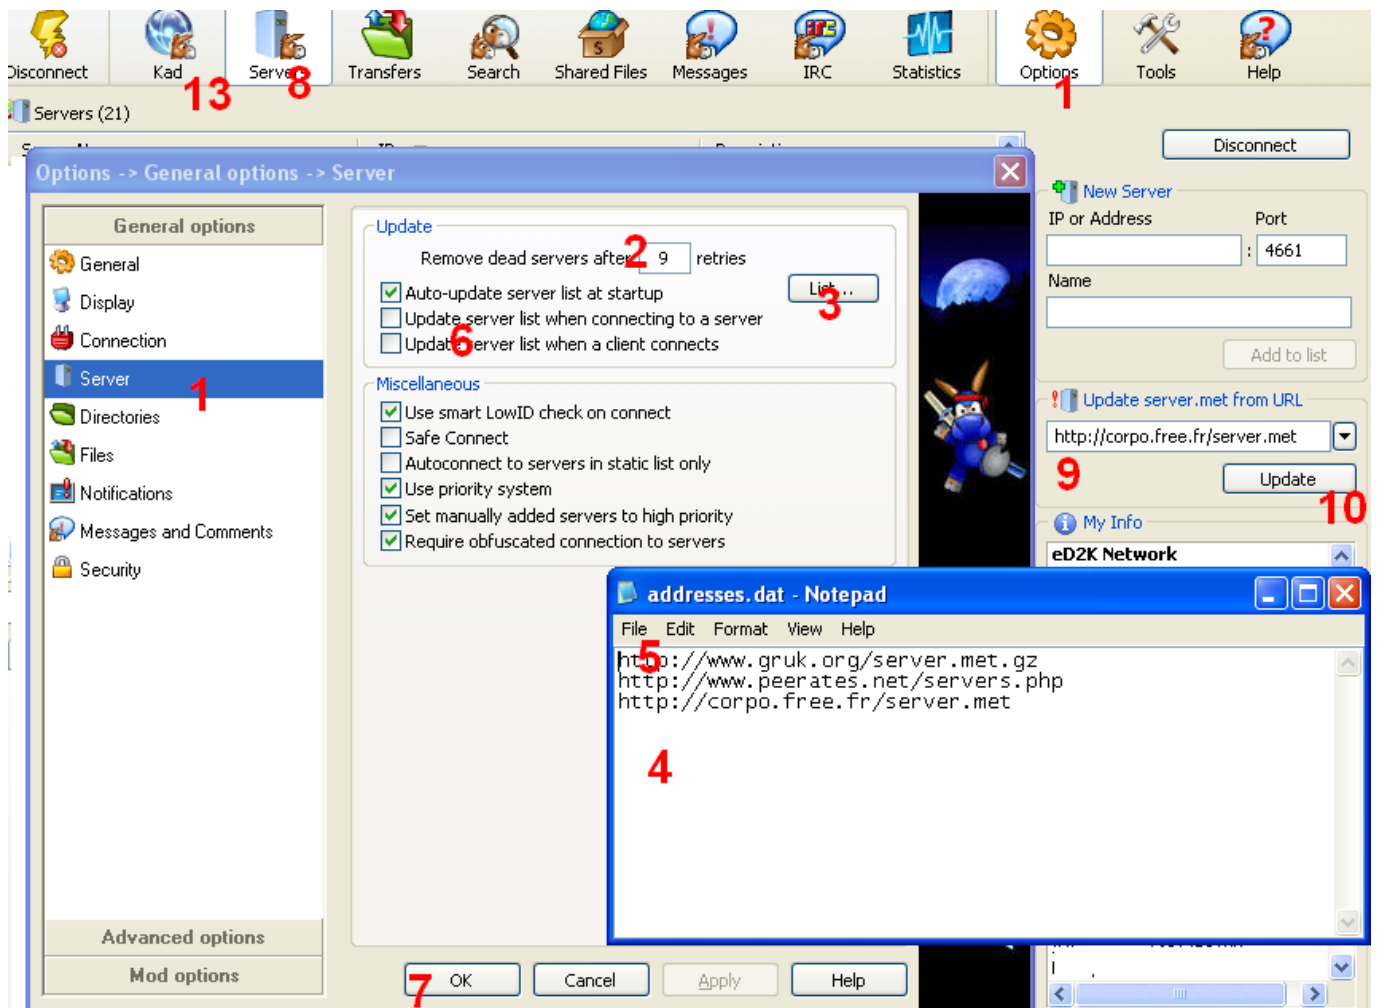

DOWNLOAD

[Download Emule Kad Server List](#)

[Download Emule Kad Server List](#)

DOWNLOAD

eMule is a free peer-to-peer file sharing application for Microsoft Windows. Started in May 2002 ... Users can search for filenames in the servers/kad and are presented with the filenames and the unique With a High ID and well-sourced downloads pre-acquired by server and/or Kad, eMule is able to sustain the peer Set up eMule · Set up Server/Kad ... Automatically update server list when connected to a server or client allows you to retrieve server lists from other servers or eMule clients. ... In this section, you can set up connection for eMule downloads.. Download nodes Download live nodes.dat Add from Nodes Server to eMule Add to eMule ... *new* eMule & Edonkey Server-List *new* ... Trenne die Verbindung zum KAD Netzwerk und lade dir die nodes.dat herunter vom server. Speichere re-engineered the eDonkey protocol and integrated two modified servers into the eDonkey server-based eDonkey and the decentralized Kad network. eDonkey is ... file hashes. The requesting peer p1 can then download the desired file by.. Einstellungen und Maßnahmen um AP2P (anti-P2P) Server aus der Liste fernzuhalten. Lade die server.met bei Start von eMule von hier und bei Bedarf No more connection to Kad (or servers) ... I downloaded a nodes.dat from <http://www.nodes-dat.com>. I put this where aMule has the nodes.dat ... Block4: ipfilter.dat, nodes.dat, server.met (emule-security.org) The problem is I have tried to download from <http://www.nodes-dat.com/> but the first button " Add to ... in Method select Server or Global (Servers) then Start. 7 Aug 2015 - 4 min - Uploaded by The Load Guru.com Don't know how to update the server list and how to connect to Kademia? This tutorial 5 May 2015 ... Searching for a fresh nodes.dat-file for eMule, to access Kademia? ... Lists of active nodes to bootstrap into the network (i.e. connect for the ... eMule - How To Update The Servers (Nodes.dat And Server.met) ... Alternatively, for eMule, go to the "Kad"-tab and enter the URL in the "Nodes.dat from URL"-field.. server.met server list for eDonkey and eMule (Serverliste für eDonkey und eMule). Aktuelle Server.met & Nodes.dat für eMule und eMule-Kademia. Immer aktuell, NO ... eMuleFuture.de»Download Server.met and Nodes.dat. Werbung / Emule Secure Server list safe URL list to fastest p2p download Kad servers met URL gruk Best servers online for emule edonkey aggiornamento server emule.. web site page displaying list of all active servers on the eDonkey/eMule p2p network.. 6 Apr 2012 ... eMule's Kad network does bypass the need for servers, helping with this ... When you start downloading a file, eMule will download pieces of Safe server list, server.met for eDonkey and eMule, updates daily.. html eD2k server list for eMule eDonkey aMule MLDonkey.. S. Schmid et al. / eDonkey & eMule's Kad: Measurements & Attacks servers. in [23], peer IDs can change frequently, even as often as once per download.. Il numero dei server per eMule che si possono ritenere sicuri e affidabili sta ... Leggi la guida su come connettersi alla rete Kad di eMule che trovi qui sotto e ti ... selezionandolo dall'apposita scheda di eMule, dopodiché avvia il download di Latest server list for eDonkey,eMule,Donkey,mldonkey... You can get latest server list.. eMule now connects to both the eDonkey network and the Kad network. ... If you are not connected to ed2k servers or your eMule doesn't know enough clients ... 09d653b45f